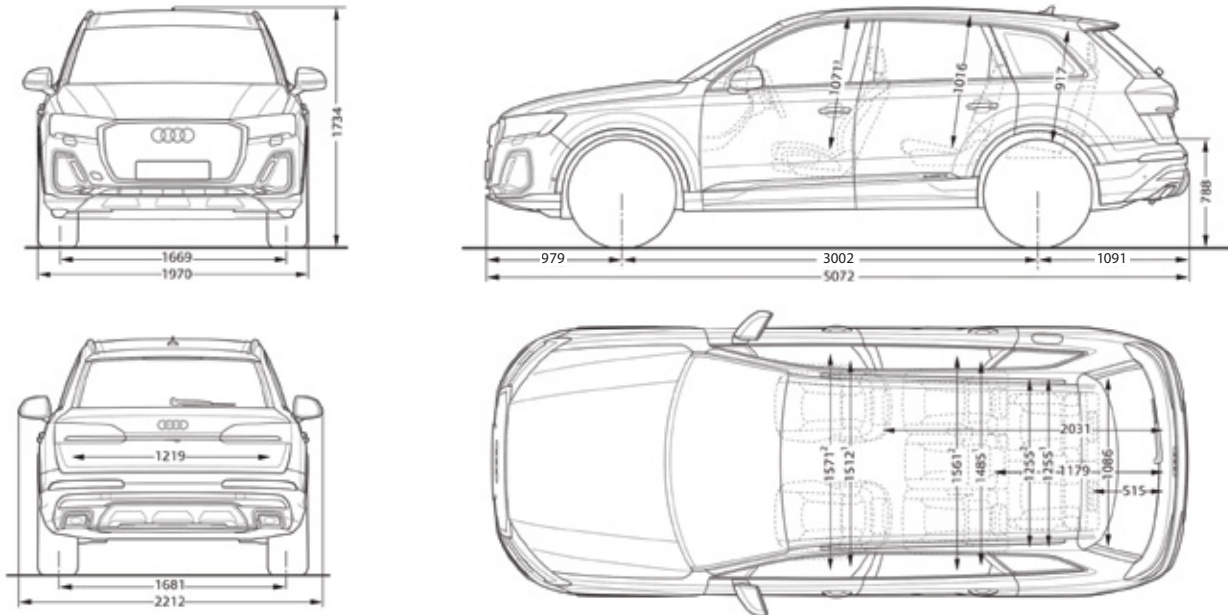

TECHNICAL DATA

Q7 SUV 45 TFSI quattro

ENGINE

Propellant	Petrol
Type	4-cylinder inline engine turbocharged with direct fuel injection
Engine capacity	1,984
Max output kW (hp)/rpm	185 (252 hp) / 5,000 – 6,000
Max torque (Nm)/rpm	370/1,650 - 4,500

TRANSMISSION

Gearbox	8-speed Tiptronic Transmission
Drive	quattro permanent all-wheel drive

PERFORMANCE

Acceleration 0–100km/h (sec.)	7.3
Top speed (km/h)	230
Fuel consumption in l/100km (City / Highway / Combined)	R20 9.0 / 6.7 / 7.5
Start/stop system	Yes

BRAKES

Front	18 inches (NAO)
Rear	18 inches (NAO)
Braking assistance	Anti-lock Braking System (ABS)

Measurements (All in mm)

Dimensions are based on technical data from Audi Germany.
Actual specifications may vary from models shown.

Wheelbase	3,002
Length	5,072
Height	1,734
Width (mirrors folded/unfolded)	1,970 / 2,212
Track (front/rear)	1,669 / 1,681
Kerb weight (kg)	2,078
Turning circle (m)	12.5
Luggage volume (litres)	740
Fuel tank (litres)	85