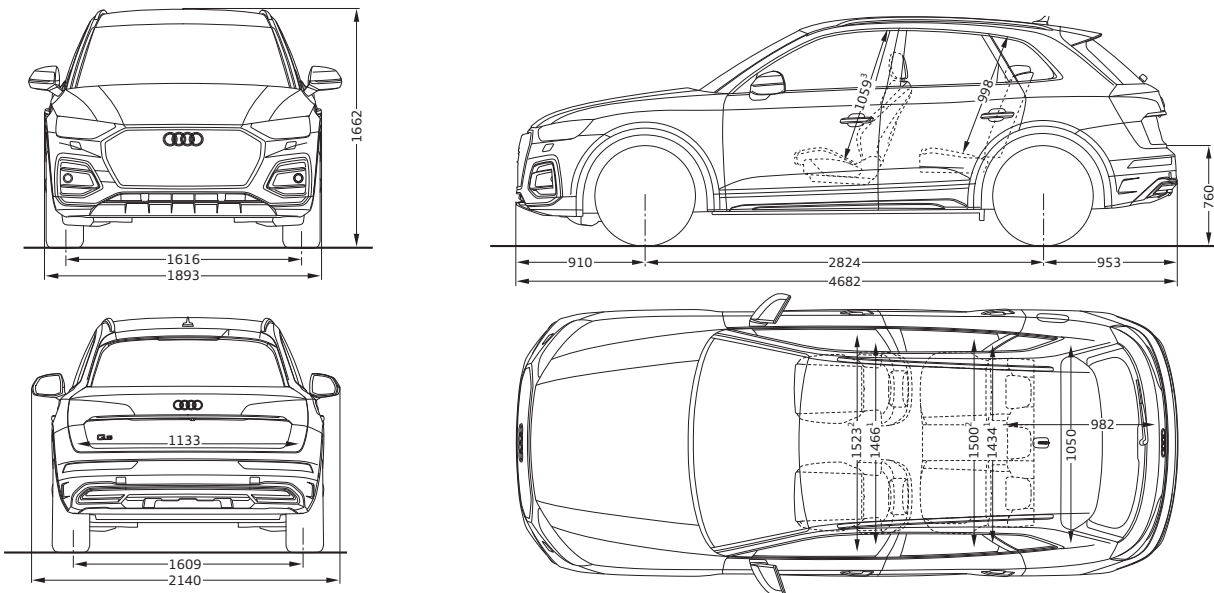

TECHNICAL DATA

Q5 45 TFSI quattro

ENGINE

Propellant	Petrol
Type	4-cylinder inline engine with turbocharging and intercooling
Valves	16
Engine capacity	1,984
Max output kW (hp)/rpm	183 (245 hp)/ 5,000 – 6,000
Max torque (Nm)/rpm	370 / 1,600 – 4,500

TRANSMISSION

Gearbox	7-speed Tiptronic transmission
Drive	quattro with ultra technology

PERFORMANCE

Acceleration 0-100km/h (sec.)	6.3
Top speed (km/h)	237
Fuel consumption in l/100km (City / Highway / Combined)	R19 14.03 / 10.41 / 11.73 (S line)
Start/stop system	Yes

BRAKES

Front	17-inch (NAO)
Rear	17-inch (NAO)
Braking assistance	Anti-lock Braking System (ABS)

Measurements (All in mm)

Dimensions are based on technical data from Audi Germany.
Actual specifications may vary from models shown.

Wheelbase	2,824
Length	4,682
Height	1,662
Width (mirrors folded/unfolded)	1,893 / 2,140
Track (front/rear)	1,616 / 1,609
Kerb weight (kg)	1,825
Turning circle (m)	11.8
Luggage volume (litres)	520
Fuel tank (litres)	70